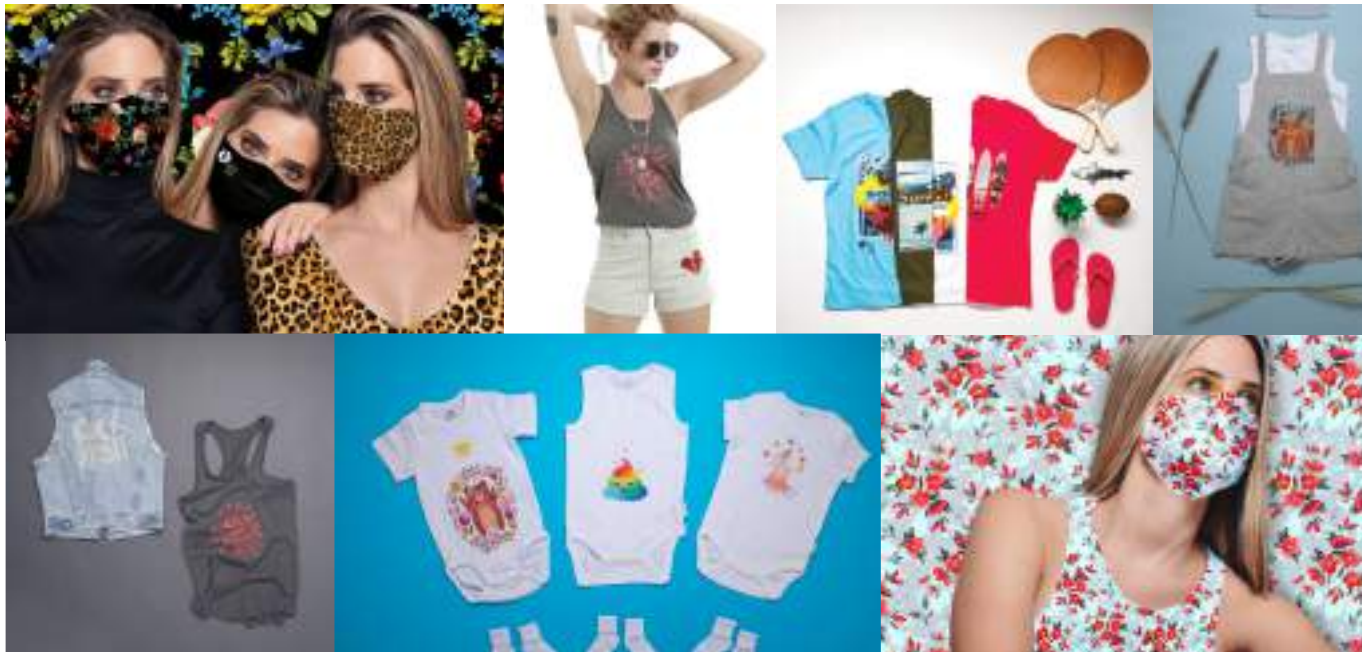

Kornit
Digital
bonding
matters

www.amayauk.com | 02392 590 281 | sales@amayauk.com

Hampshire Office: Unit B1, Hazleton Interchange, Horndean, Hants, PO8 9JU
Midlands Office: Unit 4A-C East Bridgford Business Park, Kneeton Road, East Bridgford, Nottingham, NG13 8PJ