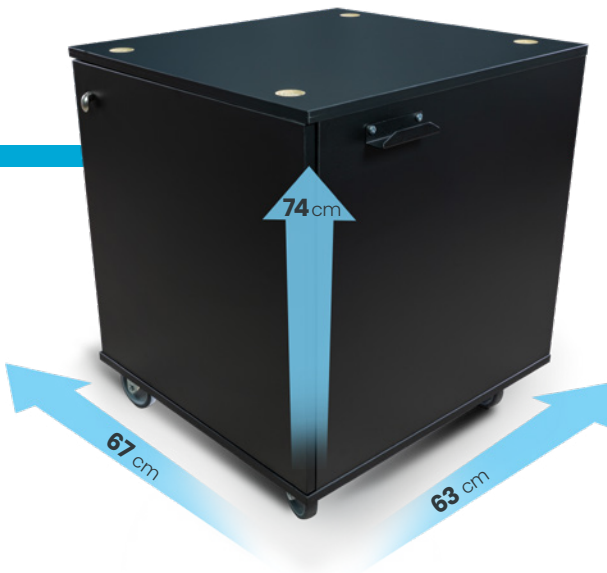

# **PRINTER** STAND

Organize your  
workspace!

## Organize your workspace!

Relocate your TexJet® DTG printer safely.

- Compact L:63xW:67xH:74 cm (L:24xW:26xH:29 in)
- Two spacious storage compartments including one shelf
- 90° degrees opening door
- External side hangers for platen frames
- Four heavy duty 360° Caster Wheels, two with built-in brakes
- Designed for DIY assembly