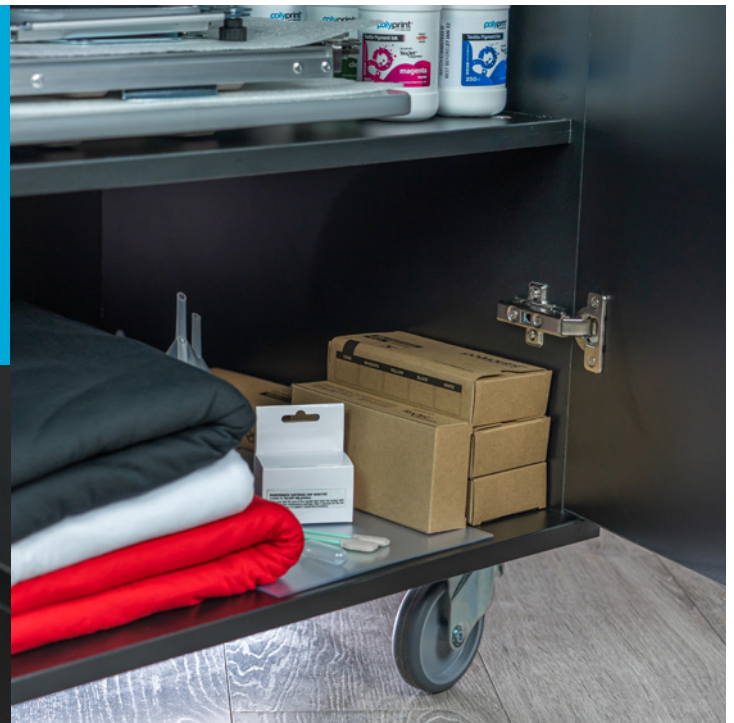

PRINTER STAND

Organize your workspace!

Relocate your TexJet® DTG printer safely.

- Compact L:63xW:67xH:74 cm (L:24xW:26xH:29 in)
- Two spacious storage compartments including one shelf
- 90° degrees opening door
- External side hangers for platen frames
- Four heavy duty 360° Caster Wheels, two with built-in brakes
- Designed for DIY assembly

COMPATIBLE WITH

TexJet®
echo²

TexJet®
shortee²

Caster wheels with brakes

Door knob

Foot locking position

Side hangers

www.amayauk.com | 02392 590 281 | sales@amayauk.com

Southern Office: Unit 400-450 Nest Business Park, Martin Road, Havant, Hampshire, PO9 5TL

Midlands Office: Unit 4A-C East Bridgford Business Park, Kneeton Road, East Bridgford, Nottingham, NG13 8PJ

AMAYA
SALES UK
Leaders in Garment Decoration Equipment